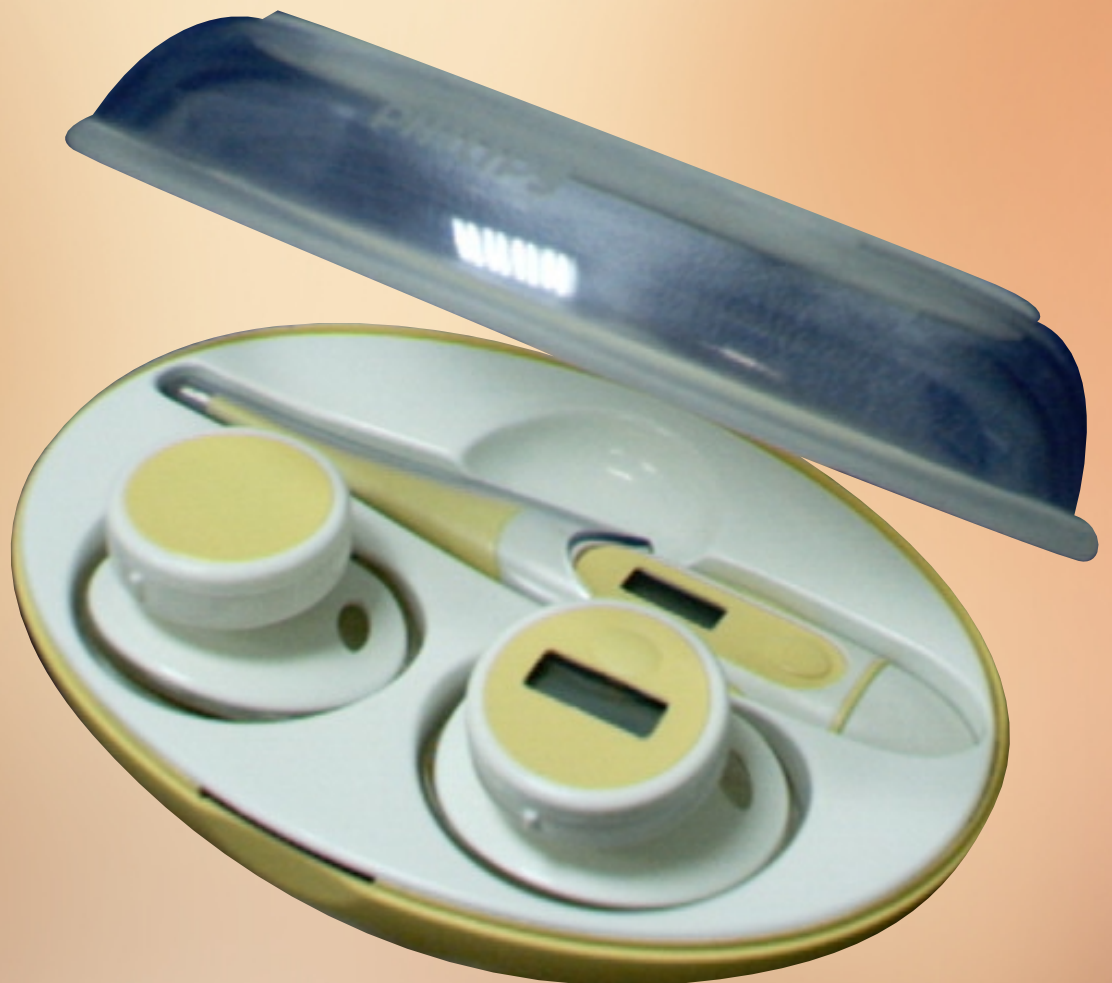

baby temperature kit

SBC **SC530**

- *Integrated soother thermometer for easy & reliable temperature measurement*
- *Nipple suitable for sterilizing or boiling*
- *Orthodontic nipple size I for new-born babies*
- *Flexible tip thermometer for added reassurance*

Let's make things better.

PHILIPS

Standard product information

Product Information

- Packaging Content storage box soother thermometer, digital flexible tip thermometer, dummy soother, batteries (installed in products), instructions for use
- Battery Lifetime Soother thermometer approx. 2 years
- 12 NC Code /86 9082 100 00 521
/87 9082 100 00 522
/23 t.b.d
- EAN Code /86 87 10101 679143
/87 87 10101 679150
/23 t.b.d

Easy and accurate temperature soother measurements

Just place the integrated thermometer soother in baby's mouth and wait for the results.

Nipple suitable for sterilizing* or boiling

This ensures that the highest possible standards of hygiene are met for your baby.

Orthodontic silicon nipple Size 1

Designed for new-born babies for comfort and safety.

Dimpled shield on soother

Helps prevent irritation on baby's sensitive skin.

Flexible tip digital thermometer

This digital thermometer is very accurate for added reassurance and makes rectal temperature measurements safe and easy without discomfort to your baby.